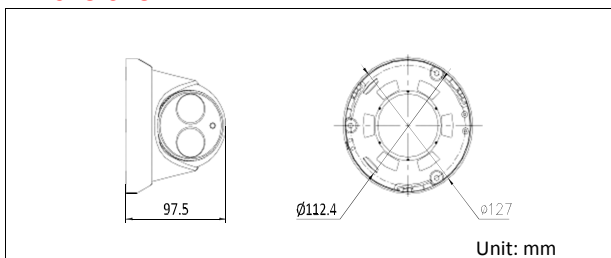

Dimensions